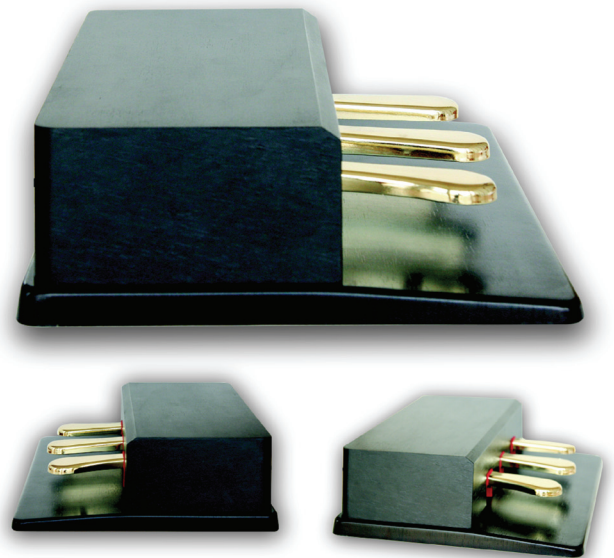

Connect your keyboard

MIDI OUT, PEDAL out 1-3
USB port DC in port
3 LED indicators
Weight:4Kg

CME

• Always • One Step • Ahead •

www.cme-pro.com