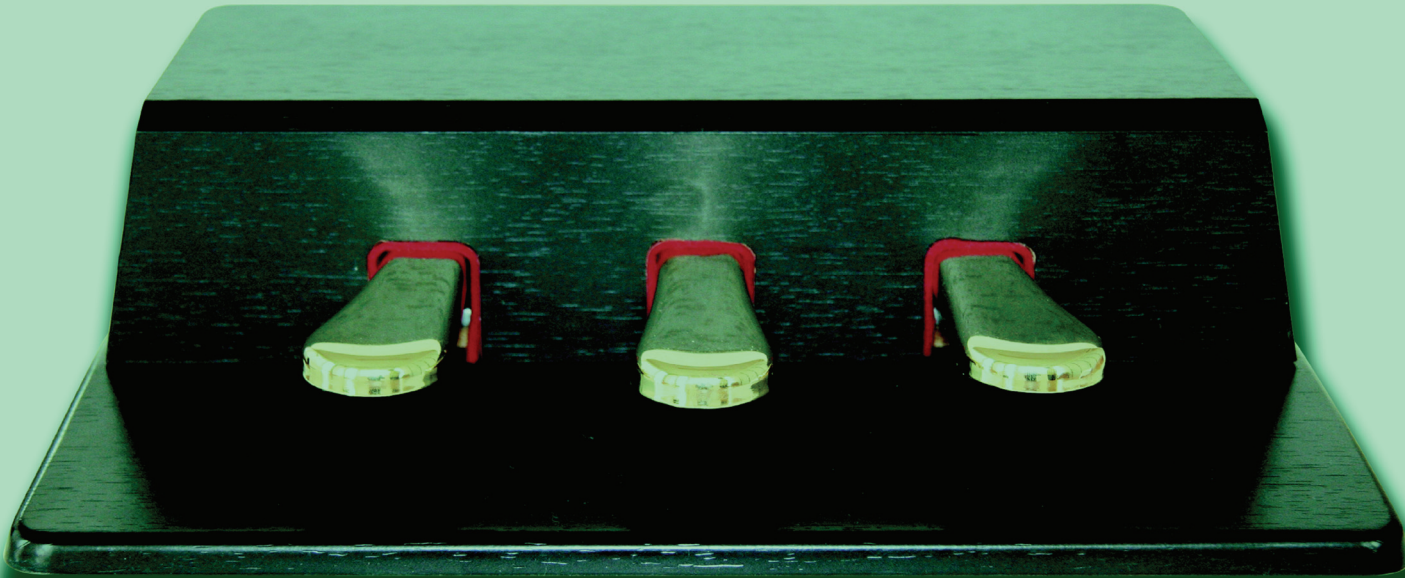

Programmable USB Grand Piano Style MIDI Pedal

Specifications and appearance are subject to change without notice.

The GPP-3 is the most flexible, powerful and programmable pedal solution available today.

The three polished metal pedals are housed in an elegant wooden casing for complete stability on the floor and reliability on the road. Because the GPP-3 is not just a simple analog pedal, but contains its own built-in CPU, it's completely programmable via the included software to interface with any gear you have. Plus it automatically saves these configurations and retains these custom settings even when the device isn't powered.

Feel the pedal

Three polished metal pedals are housed in an elegant wooden casing for complete stability on the floor and reliability on the road

Save your setting

Built-in CPU, completely programmable. Automatically saves user setting and retains them even when the device isn't powered.

Connect your keyboard

MIDI OUT, PEDAL out 1-3
USB port DC in port
3 LED indicators
Weight:4Kg

CME

• Always • One Step • Ahead •

www.cme-pro.com